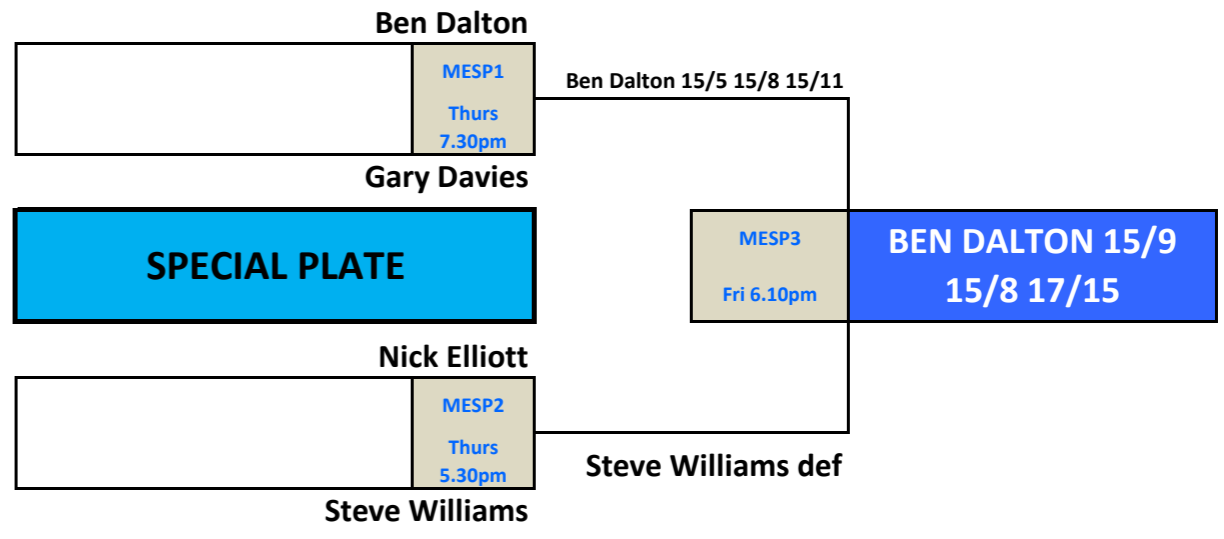

John Healey	
	MD2 Fri 6.10pm
MARK CORKERY 15/6 15/8 15/10	
Mark Corkery 15/12 13/15 15/10 20/18	

**2011 CLUB CHAMPIONSHIPS
MENS E GRADE DRAW**

seed	grade	code	names	times
1	E1	ESHBBWD	Ben Dalton	
16			Bye	
9	E2	ESHBAEI	Aiden Ivares	ME1 Mon 6.00pm
8	E2	ESHBBEW	Blake Williams	
5	E1	ESHBAH	Aaron Hick	
12			Bye	
13			Bye	
4	E1	ESHBGJD	Gary Davies	
3	E1	ESHBNJE	Nick Elliott	
14			Bye	
11	E2	ESHBCRS	Cameron Smith	ME2 Mon 7.20pm
6	E1	ESHBMT	Mike Tamis	
7	E2	ESHBSPW	Steve Williams	ME3 Mon 8.00pm
10	E2	ESHTJW	Trevor Walker	
15			Bye	
2	E1	ESHBCNA	Campbell Angus	