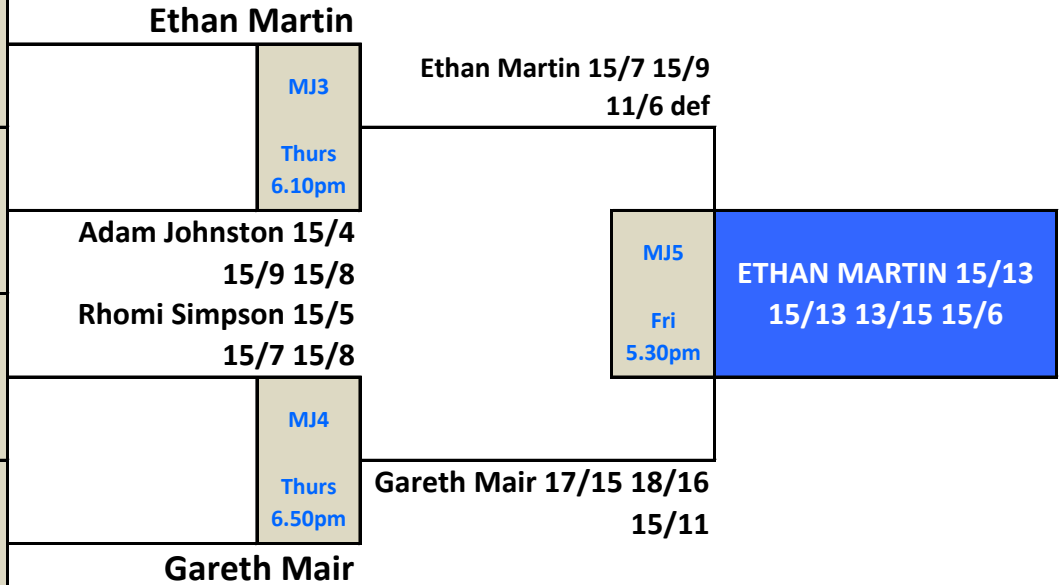

Colin O'Brien

Eddie Stewart 15/9 15/9 15/8

Eddie Stewart

MF2

Tues 5.30pm

2011 CLUB CHAMPIONSHIPS

MENS J GRADE DRAW

seed	grade	code	names	times
1	J1	ESHBELM	Ethan Martin	
8			Bye	
5	J5	ESHBRPD	Rhys Dooney	MJ1
4	J4	ESHBAJ	Adam Johnston	Wed 5.30pm
3	J4	ESHBRNS	Rhomi Simpson	MJ2
6	J5	ESHBJC	Josh Carey	Wed 6.10pm
7			Bye	
2	J3	ESHBGM	Gareth Mair	

PLATE

3RD & 4TH PLACE PLAY OFF

**2011 CLUB CHAMPIONSHIPS
WOMENS OPEN DRAW**

seed	grade	code	names	times	seed	grade	code	names	times
					1	B1	ESHBWMH	Wendy Hearn	WO2
8	C2	ESHBAMJ	Annemarie Johnson	WO1				Annemarie Johnson 15/12 16/14 15/10	Tues 6.50pm
9	D1	ESHBS2M	Selena Martin	Mon 8.00pm	5	C1	ESHBKMM	Karen McFarland	WO3
					4	B2	ESHBGA	Gay Atkins	Mon 6.40pm
					3	B2	ESHB CPA	Carole Allan	WO4
					6	C1	ESHBERO	Emma O'Neill	Tues 7.30pm
					7	C1	ESHBJMM	Jenni Matthews	WO5
					2	B2	ESHBNJF	Nikki Fox	Mon 7.20pm