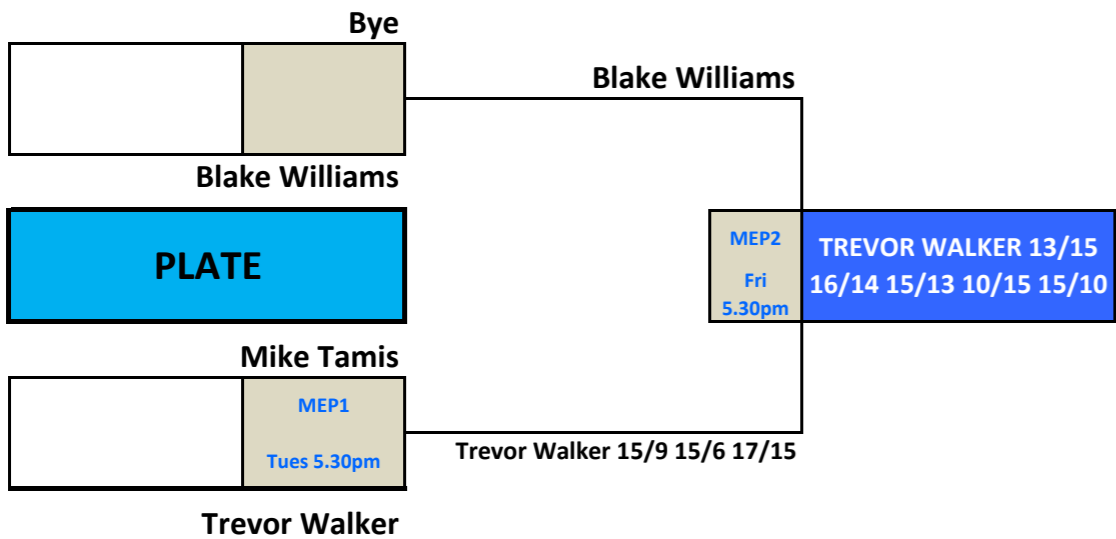

John Healey	
	MD2 Fri 6.10pm
MARK CORKERY 15/6 15/8 15/10	
Mark Corkery 15/12 13/15 15/10 20/18	

**2011 CLUB CHAMPIONSHIPS
MENS E GRADE DRAW**

seed	grade	code	names	times
1	E1	ESHBBWD	Ben Dalton	
16			Bye	
9	E2	ESHBAEI	Aiden Ivares	ME1 Mon 6.00pm
8	E2	ESHBBEW	Blake Williams	
5	E1	ESHBAH	Aaron Hick	
12			Bye	
13			Bye	
4	E1	ESHBGJD	Gary Davies	
3	E1	ESHBNJE	Nick Elliott	
14			Bye	
11	E2	ESHBCRS	Cameron Smith	ME2 Mon 7.20pm
6	E1	ESHBMT	Mike Tamis	
7	E2	ESHBSPW	Steve Williams	ME3 Mon 8.00pm
10	E2	ESHTJW	Trevor Walker	
15			Bye	
2	E1	ESHBCNA	Campbell Angus	