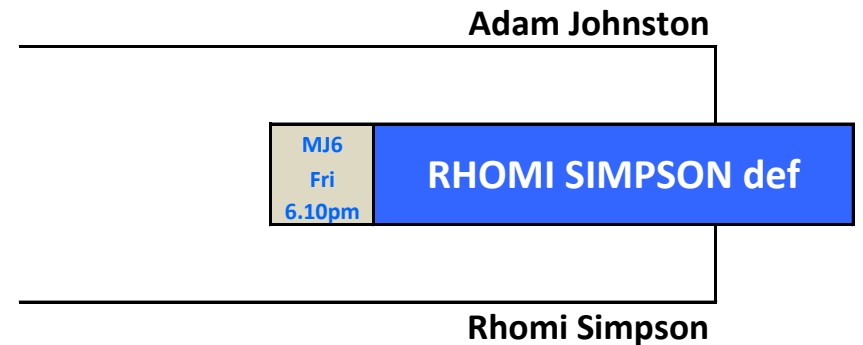

Colin O'Brien

Eddie Stewart 15/9 15/9 15/8

Eddie Stewart

MF2

Tues 5.30pm

2011 CLUB CHAMPIONSHIPS

MENS J GRADE DRAW

seed	grade	code	names	times
1	J1	ESHBELM	Ethan Martin	
8			Bye	
5	J5	ESHBRPD	Rhys Dooney	MJ1
4	J4	ESHBAJ	Adam Johnston	Wed 5.30pm
3	J4	ESHBRNS	Rhomi Simpson	MJ2
6	J5	ESHBJC	Josh Carey	Wed 6.10pm
7			Bye	
2	J3	ESHBGM	Gareth Mair	

PLATE

3RD & 4TH PLACE PLAY OFF

**2011 CLUB CHAMPIONSHIPS
WOMENS OPEN DRAW**

seed	grade	code	names	times	seed	grade	code	names	times
					1	B1	ESHBWMH	Wendy Hearn	WO2
8	C2	ESHBAMJ	Annemarie Johnson	WO1				Annemarie Johnson 15/12 16/14 15/10	Tues 6.50pm
9	D1	ESHBS2M	Selena Martin	Mon 8.00pm	5	C1	ESHBKMM	Karen McFarland	WO3
					4	B2	ESHBGA	Gay Atkins	Mon 6.40pm
					3	B2	ESHB CPA	Carole Allan	WO4
					6	C1	ESHBERO	Emma O'Neill	Tues 7.30pm
					7	C1	ESHBJMM	Jenni Matthews	WO5
					2	B2	ESHBNJF	Nikki Fox	Mon 7.20pm