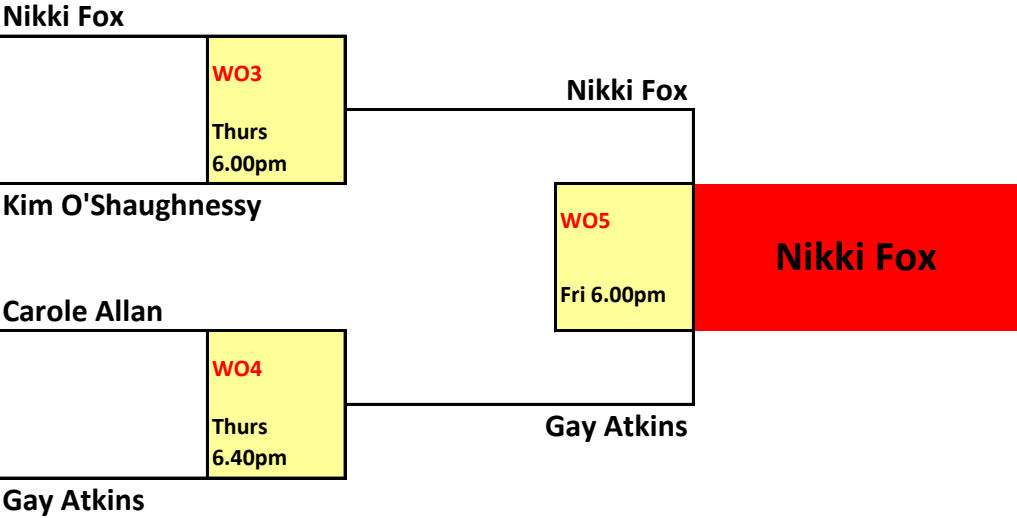

MARK CORKERY

MENS F GRADE

NAME	SEED				
Blake Williams	1				
Bye	16		Blake Williams		
Ethan Martin	9	MF1 Mon 6.40pm	Aiden Ivares		
Aiden Ivares	8			MF8 Wed 7.20pm	Blake Williams
Bye	12		Joel White		
Joel White	5		MF5 Mon 8.00pm		
Bye	13		Steve Potbury		
Steve Potbury	4				MF10 Fri 6.40pm
Cameron Smith	3		Cameron Smith		
Bye	14		MF6 Tues 6.40pm		
Nick Stillwell	6	MF2 Mon 7.20pm	Rhomi Simpson		
Rhomi Simpson	11			MF9 Wed 7.20pm	Cameron Smith
Andrew Ross	7	MF3 6.00pm	Taine Williams		
Taine Williams	10		MF7 Tues 7.20pm		
Bye	15		Andrew Hansen		
Andrew Hansen	2				

BLAKE WILLIAMS

WOMENS OPEN

seed	names	times
1	Nikki Fox	
8	Bye	
6	Jenni Matthews	WO1
4	Kim O'Shaughnessy	Wed 6.40pm
3	Carole Allan	WO2
5	Karen McFarland	Wed 7.20pm
7	Bye	
2	Gay Atkins	

WOMENS B GRADE

Nikki Fox