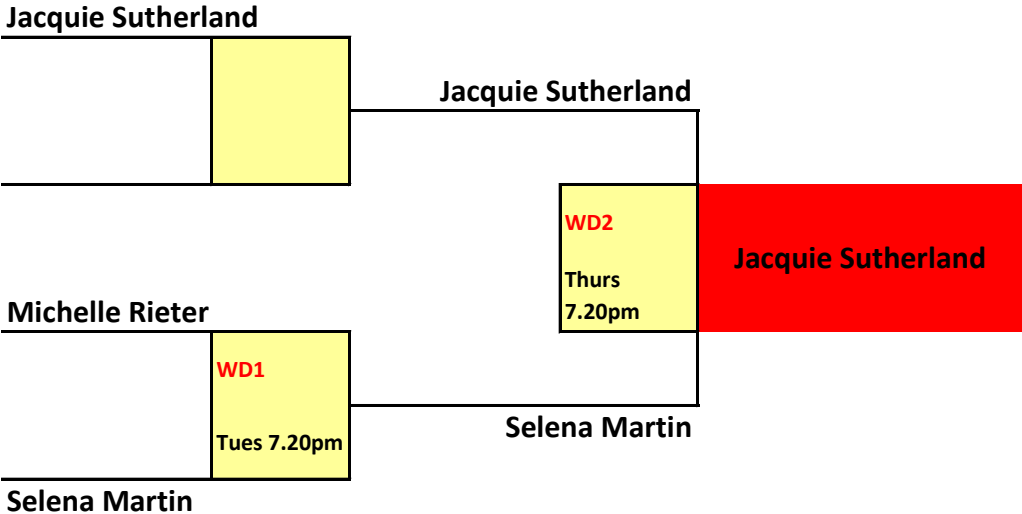

MENS OPEN

MENS B GRADE

MENS C GRADE

seed	names	times
1	Luke Corkery	
8		
6	Kerry England	MC1
4	Tom Carey	Mon 6.40pm
3	Murray Sutherland	MC2
5	Rex Butler	Tues 6.40pm
7	Trevor Allan	MC3
2	Chris Clark	Mon 7.20pm

BLAKE WILLIAMS

WOMENS OPEN

seed	names	times
1	Nikki Fox	
8	Bye	
6	Jenni Matthews	WO1
4	Kim O'Shaughnessy	Wed 6.40pm
3	Carole Allan	WO2
5	Karen McFarland	Wed 7.20pm
7	Bye	
2	Gay Atkins	

WOMENS B GRADE

Nikki Fox

	WB1 Mon 7.20pm
--	--------------------------

Carole Allan

Kim O'Shaughnessy

	WB2 Mon 8.00pm
--	--------------------------

Gay Atkins

Nikki Fox

WB3 TBA	Nikki Fox
-------------------	------------------

Kim O'Shaughnessy

WOMENS C GRADE

WOMENS D GRADE

WOMENS E GRADE

WOMENS F GRADE

Bex McIntosh

WF1
Wed 6.00pm

Bex McIntosh

Alyssa Martin