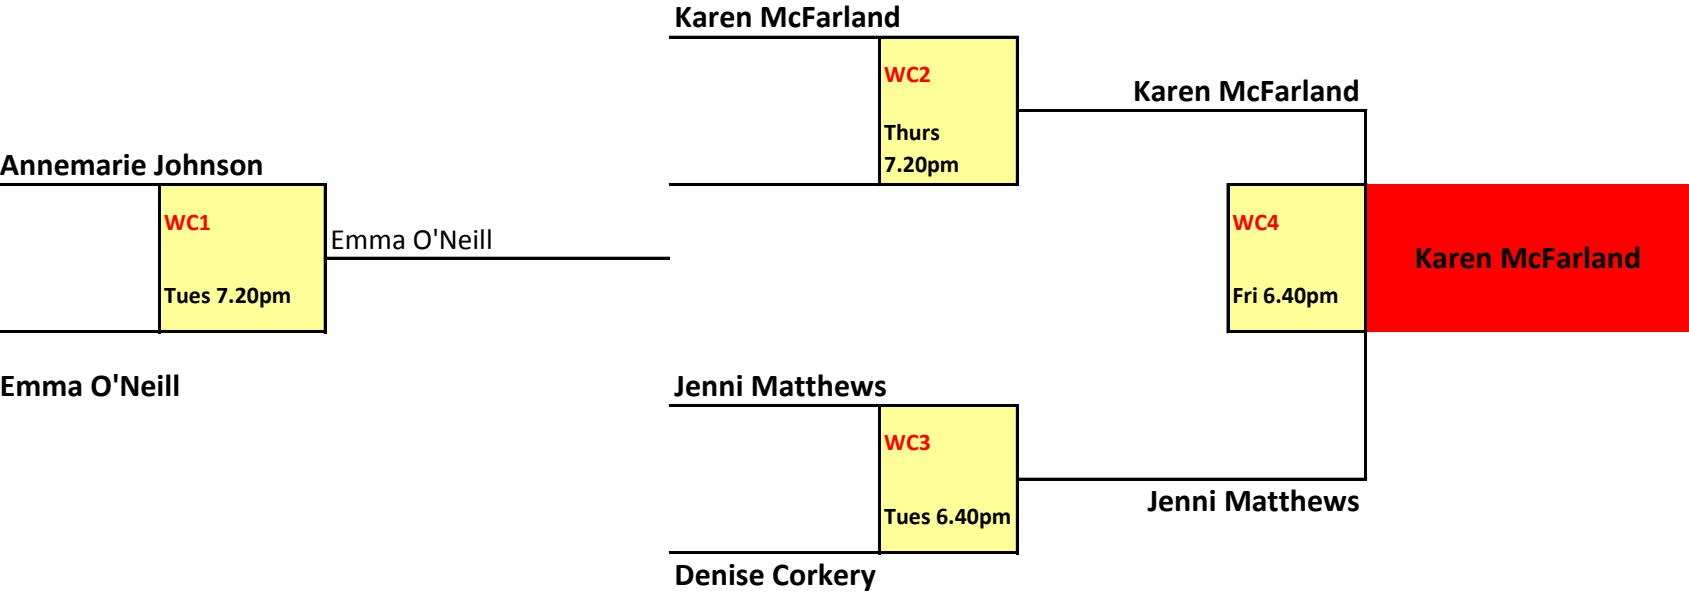

BLAKE WILLIAMS

WOMENS OPEN

seed	names	times
1	Nikki Fox	
8	Bye	
6	Jenni Matthews	WO1
4	Kim O'Shaughnessy	Wed 6.40pm
3	Carole Allan	WO2
5	Karen McFarland	Wed 7.20pm
7	Bye	
2	Gay Atkins	

WOMENS B GRADE

Nikki Fox

	WB1 Mon 7.20pm
--	--------------------------

Carole Allan

Kim O'Shaughnessy

	WB2 Mon 8.00pm
--	--------------------------

Gay Atkins

Nikki Fox

WB3 TBA	Nikki Fox
-------------------	------------------

Kim O'Shaughnessy

WOMENS C GRADE

WOMENS D GRADE

WOMENS E GRADE

WOMENS F GRADE

Bex McIntosh

WF1
Wed 6.00pm

Bex McIntosh

Alyssa Martin