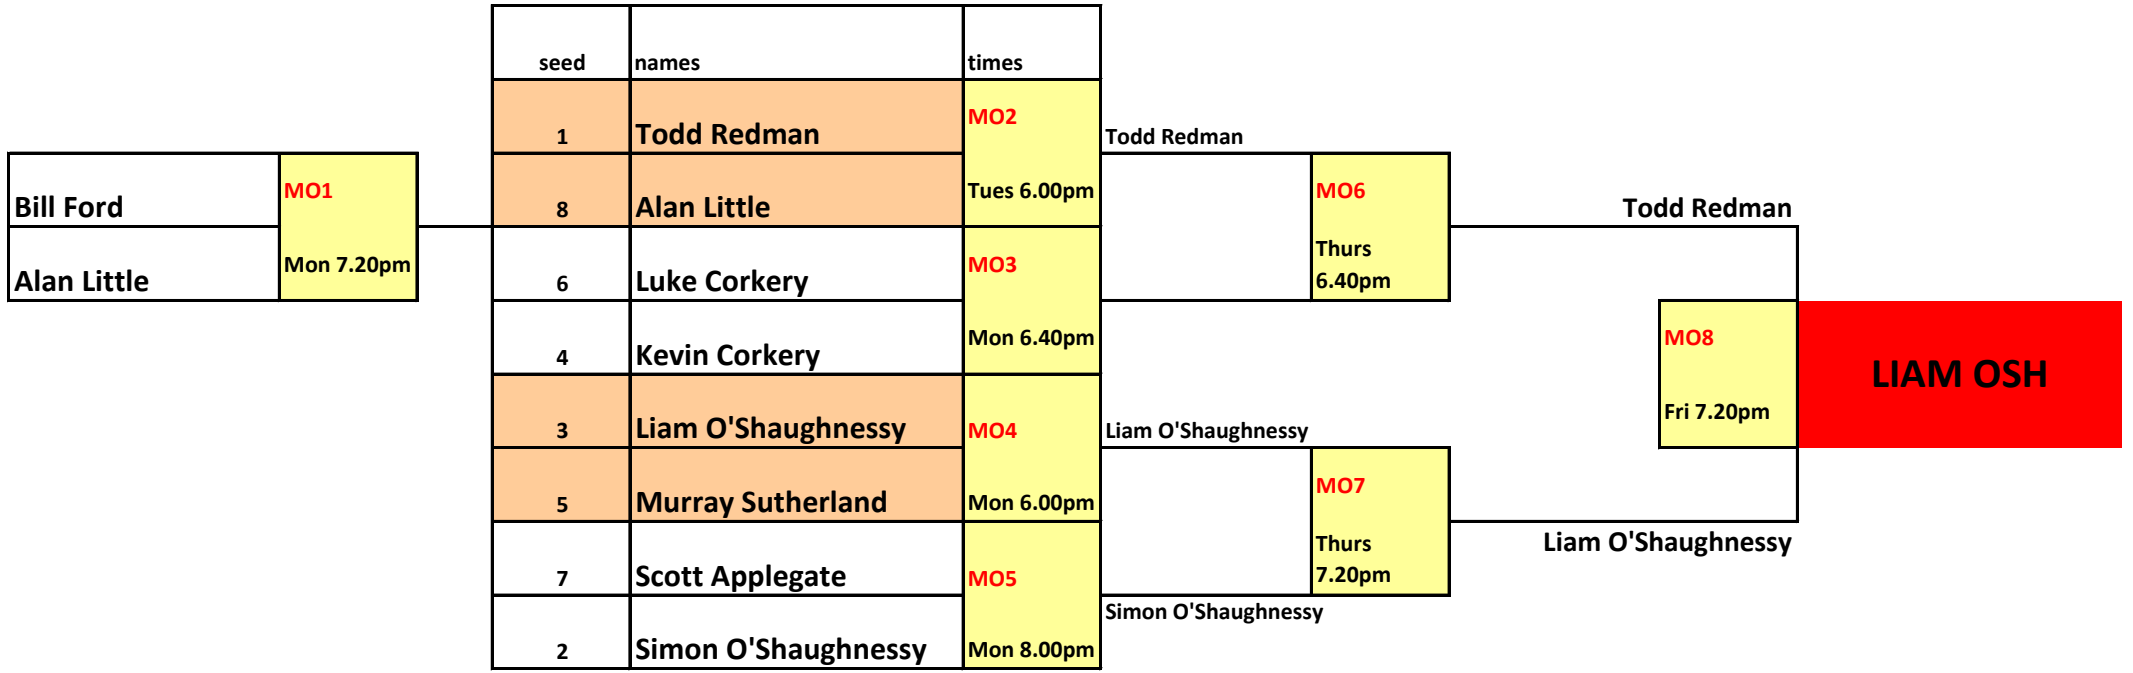

MENS OPEN

MENS B GRADE

MENS C GRADE

seed	names	times
1	Luke Corkery	
8		
6	Kerry England	MC1
4	Tom Carey	Mon 6.40pm
3	Murray Sutherland	MC2
5	Rex Butler	Tues 6.40pm
7	Trevor Allan	MC3
2	Chris Clark	Mon 7.20pm