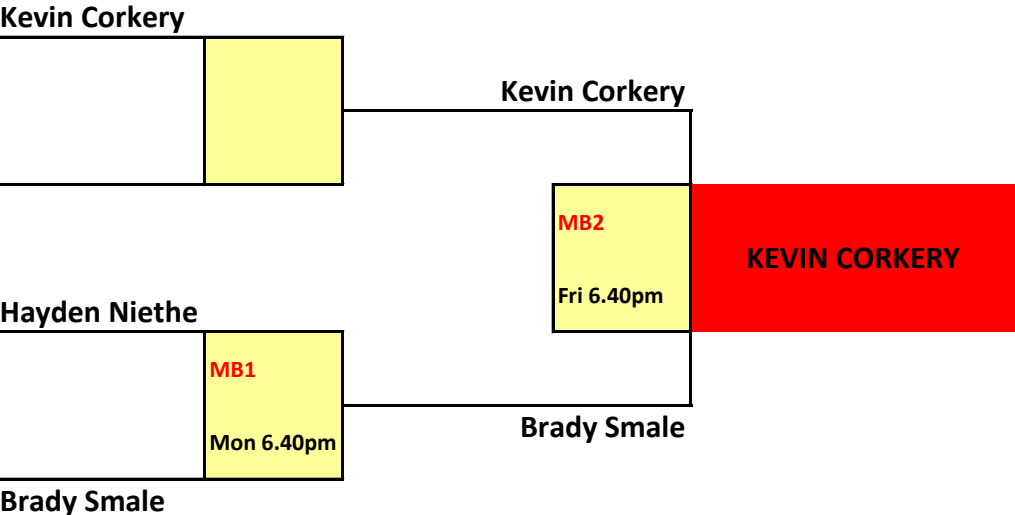

MENS OPEN

MENS B GRADE

MENS C GRADE

seed	names	times
1	Luke Corkery	
8		
6	Kerry England	MC1
4	Tom Carey	Mon 6.40pm
3	Murray Sutherland	MC2
5	Rex Butler	Tues 6.40pm
7	Trevor Allan	MC3
2	Chris Clark	Mon 7.20pm