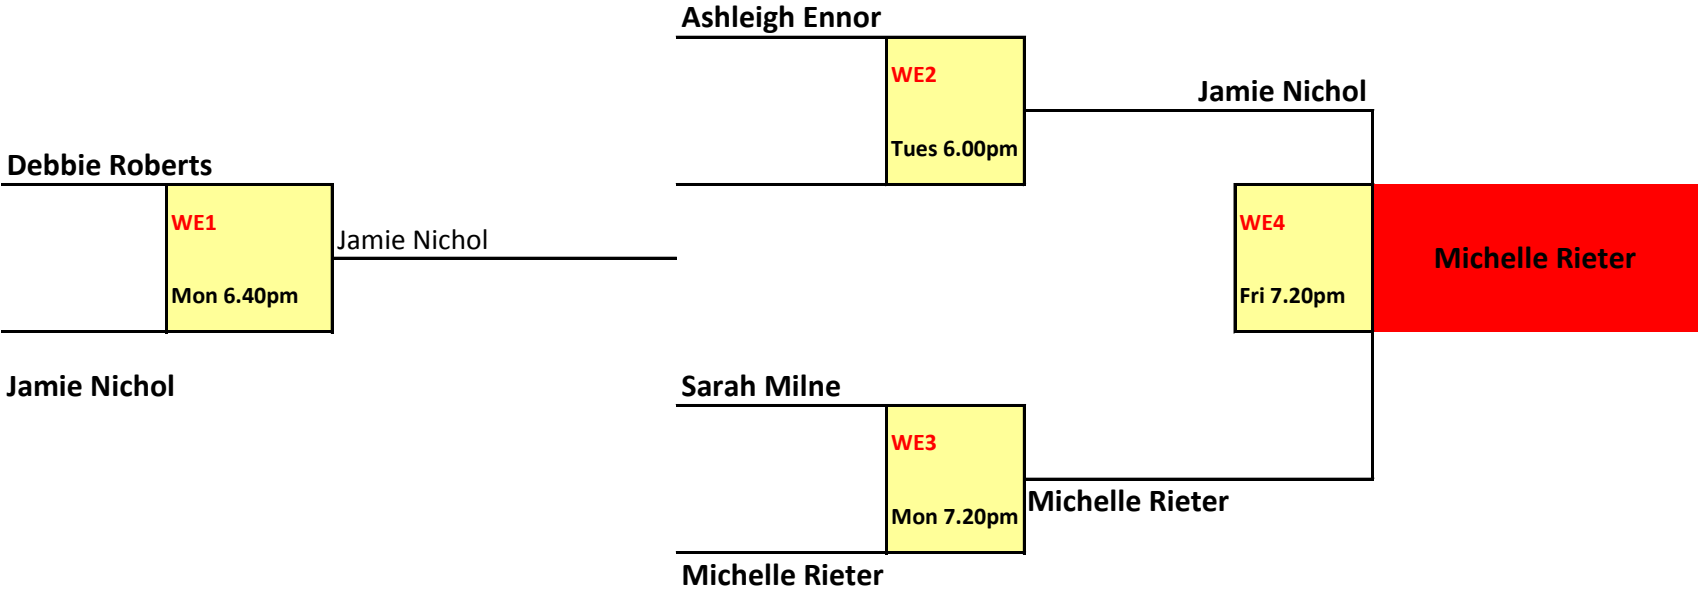

BLAKE WILLIAMS

WOMENS OPEN

seed	names	times
1	Nikki Fox	
8	Bye	
6	Jenni Matthews	WO1
4	Kim O'Shaughnessy	Wed 6.40pm
3	Carole Allan	WO2
5	Karen McFarland	Wed 7.20pm
7	Bye	
2	Gay Atkins	

WOMENS B GRADE

Nikki Fox

	WB1 Mon 7.20pm
--	--------------------------

Carole Allan

Kim O'Shaughnessy

	WB2 Mon 8.00pm
--	--------------------------

Gay Atkins

Nikki Fox

WB3 TBA	Nikki Fox
-------------------	------------------

Kim O'Shaughnessy

WOMENS C GRADE

WOMENS D GRADE

WOMENS E GRADE

WOMENS F GRADE

Bex McIntosh

WF1
Wed 6.00pm

Bex McIntosh

Alyssa Martin